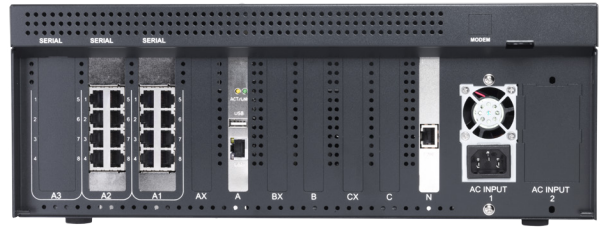

Front Angle
2267x4329

Duet with Stand
1124x1037

EMV Card and Hand, No Screen
3343x2385

Right Angle, Device Only
3846x2672

Duet Unit, Right Angle
1013x1434

Front Angle
5166x2210

Back View
4943x2090

Birdseye View
3840x2368