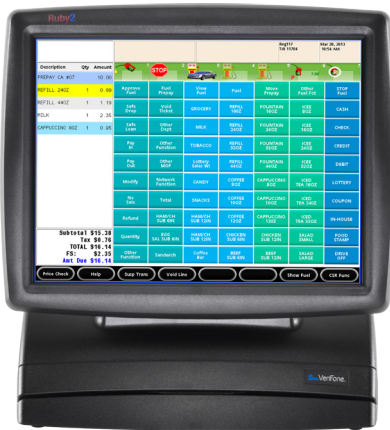

Birdseye - Apple Pay and Hand, No Screen
2744x3900

Birdseye, No Screen
1176x2261

EMV Card with Video Screen
1973x4907

EMV Card and Hand, No Screen
1919x4174

Front Angle
1890x1600

NFC, Mobile Payment
3744x5616

Front Angle
2267x4329

Duet with Stand
1124x1037

EMV Card and Hand, No Screen
3343x2385

Right Angle, Device Only
3846x2672

Duet Unit, Right Angle
1013x1434

Front Angle
5166x2210

Back View
4943x2090

Birdseye View
3840x2368

Left Angle
4300x2616

Right Angle
4265x2584

Front Angle
4032x3024

Left Angle
4032x3024

Front Angle with Screen
3394x3688

Front Angle
3394x3688

Back Angle
3343x2385

Left Angle
3366x3978